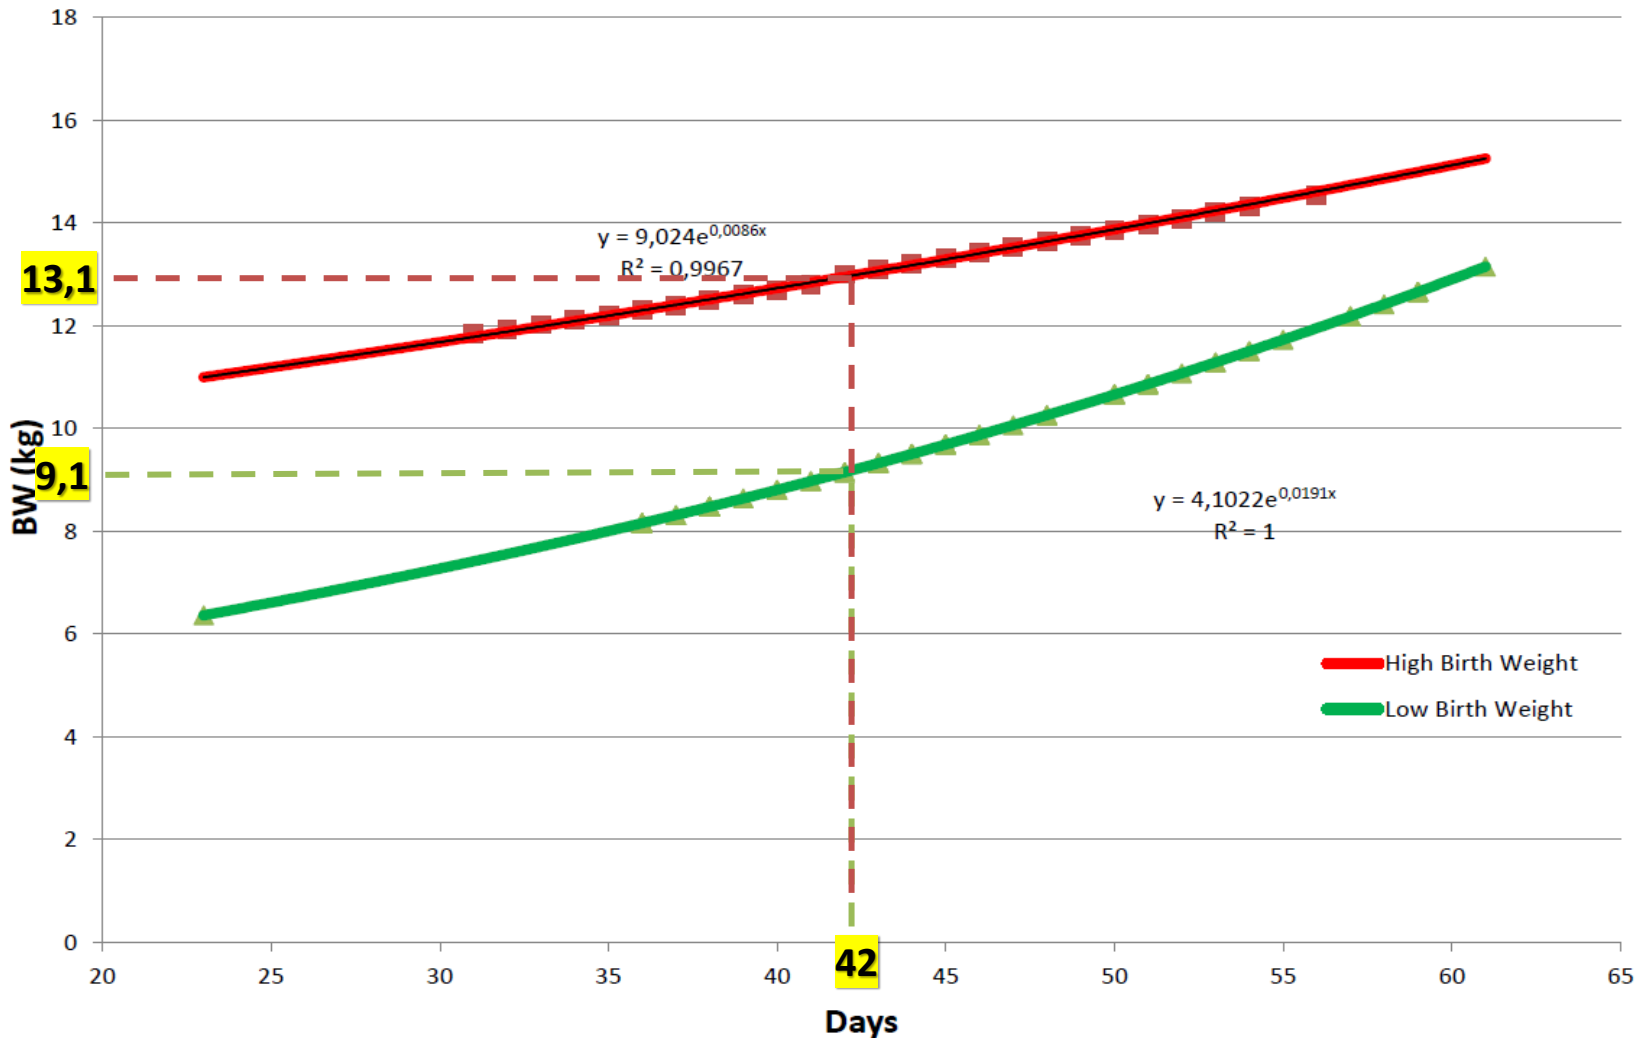

*Birth weight effect on ADG, live weight trendline numilk Lambs® trial, Flessas state of the art sheep farm, Chios breed, Korinthos-Greece.*

**Low BW: 71 lambs - Average birth weight: 2,6 kg | High BW: 300 lambs – Average birth weight: 4,1 kg**