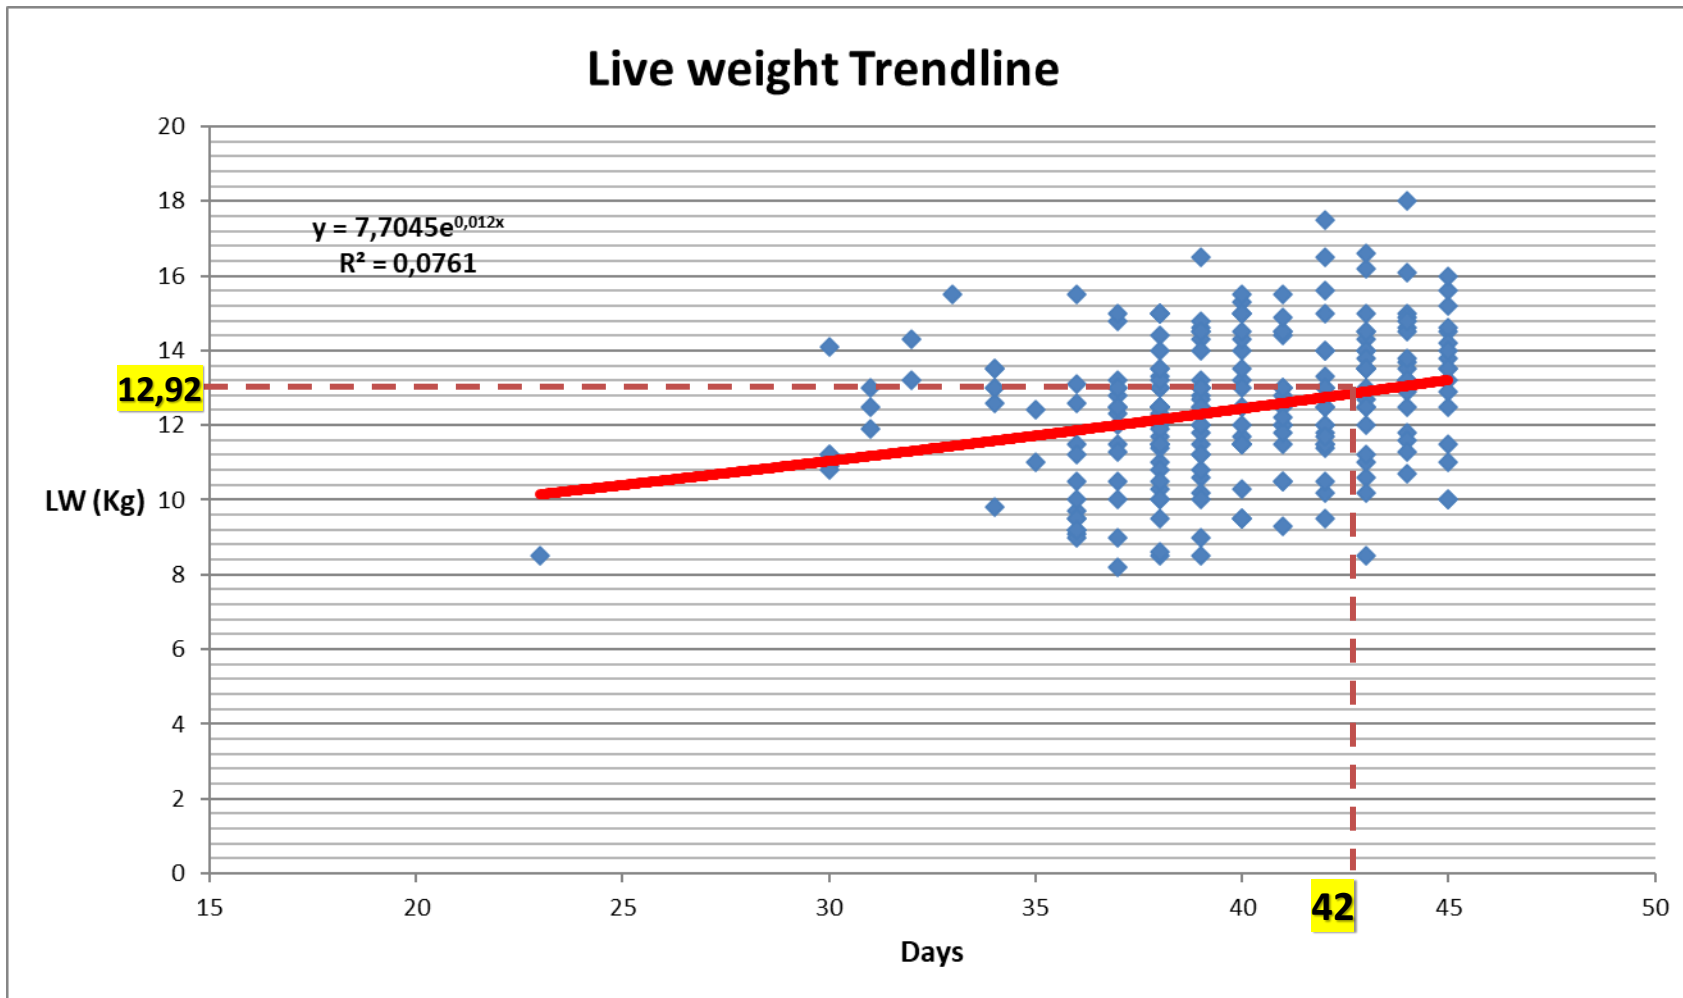

numilk Lambs® performance trial, Flessas state of the art sheep farm, Chios breed, Korinthos-Greece.

Live weight Trendline

Number of lambs: 371 | Mortality rate: 1,88% | Birth weight: 3,77 Kg | Weight at 6 weeks: 12,92 Kg